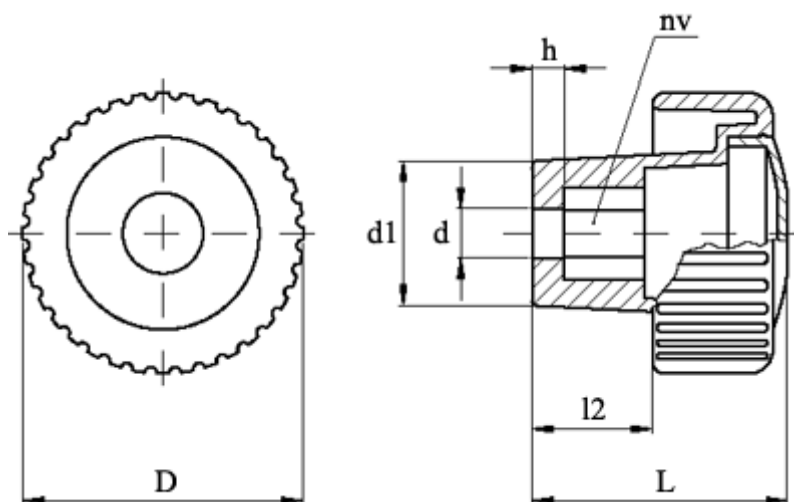

Article number: 23021387229

Description: E+G Knurled knob
MCT.35 EH-6 C9, Black centre cap

Measures

D = 35
d = 6
d1 = 18.0
h = 4
L = 32
l2 = 15
NV = 10